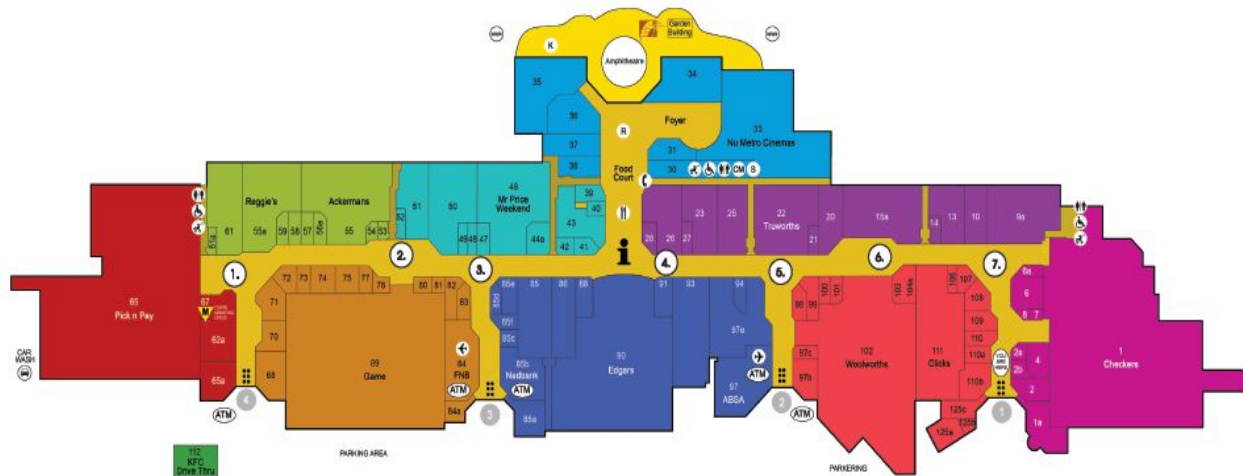

Mountain Mill Mall Exhibitions

WAT 'N FEES

Demographics

- LSM: 8 – 10 +
- Gender Profile:
 - Female 65%
- Language: 89% Afrikaans
- Race:
 - 69% white
 - 26% coloured

WAT 'N FEES

WAT 'N FEES

Floor Plan

PROSPEROUS SPACES

Exhibition Rates

BE SEEN IN ALL THE RIGHT SPACES

EXHIBITION COURTS

Exhibitions run from Monday to Sunday.

| COURT: | SIZE: | PRICE: WEEKLY RATE (7 DAYS) |
|---------------------|--------------|-----------------------------|
| Pick n Pay Court* | 10 m x 5 m | R3 500 Exl. VAT |
| Game Court* | 13 m x 5,5 m | R3 500 Exl. VAT |
| Redberry Court* | 4 m x 2,5 m | R1 500 Exl. VAT |
| Donna Claire Court* | 5,5 m x 2 m | R1 500 Exl. VAT |
| Truworths Court* | 10 m x 4,5 m | R3 000 Exl. VAT |
| Woolworths Court* | 13,5 m x 5 m | R3 000 Exl. VAT |
| Checkers Court* | 13 m x 5 m | R3 500 Exl. VAT |

WAT 'N FEES

Pick 'n Pay Court

Court size: 10m x 5m

Weekly rate – 7 days: R3500.00 (excl.vat)

3 vehicles maximum

WAT 'N FEES

Game Court

Court size: 13m x 5.5m

2 vehicles maximum

WAT 'N FEES

Woolworths Court

Court size: 13.5m x 5m

Weekly rate – 7 days: R3000.00 (excl.vat)

3 vehicles maximum

WAT 'N FEES

Checkers Court